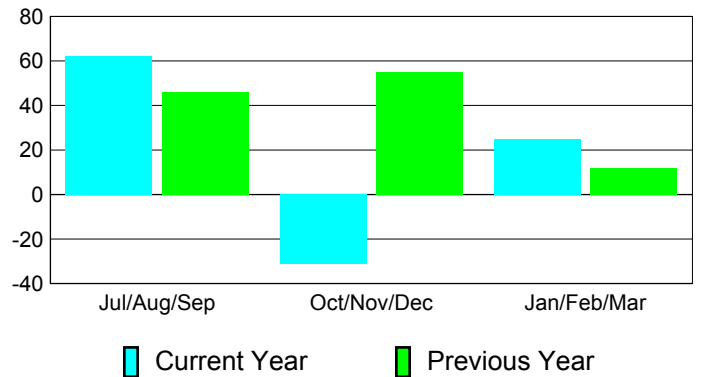

Membership Results
2010-2011

Membership
2009-2010

Month	Net Memb Goal	Actual New Memb	Actual Dropped Memb	Gain/Loss of Memb	Gain/Loss of Memb
Jul/Aug/Sep	100	84	-22	62	46
Oct/Nov/Dec	108	7	-38	-31	55
Jan/Feb/Mar	90	44	-19	25	12
Totals	298	135	-79	56	113

Membership Results 2010-2011

Goal, New, Dropped, Gain/Loss

Comparison of Membership Gain/Loss

Current Year Compared to the Previous Year

Gender Comparison 2010-2011

Jul/Aug/Sep

Oct/Nov/Dec

Jan/Feb/Mar