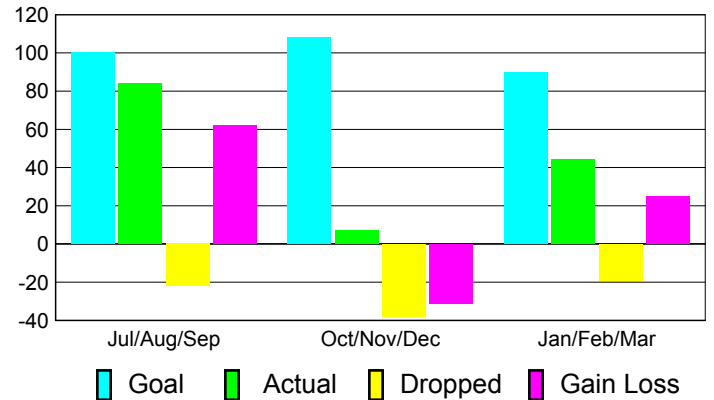

Membership Results 2010-2011

Goal, New, Dropped, Gain/Loss

Comparison of Membership Gain/Loss

Current Year Compared to the Previous Year