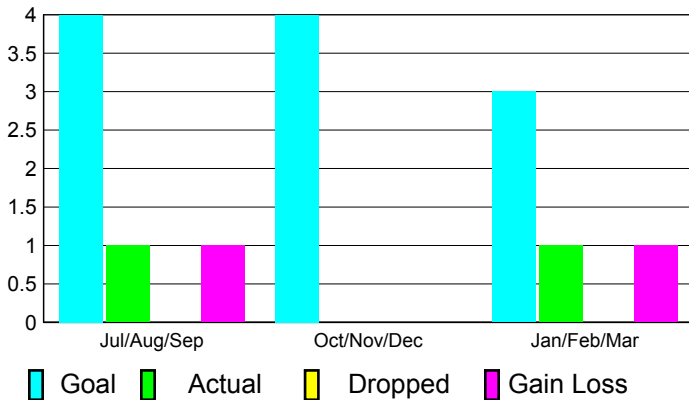

2010-2011 GMT Reports for District (or Undistricted) **District D 5**

GMT: **Joel R. Gómez Franco**

Location: **NICARAGUA**

GMT CA: **3**

CLUBS

Club Results
2010-2011

Clubs
2009-2010

Month	New Club Goal	Actual New Clubs	Actual Dropped Clubs	Gain/Loss of Clubs	Gain/Loss of Clubs
Jul/Aug/Sep	4	1	0	1	2
Oct/Nov/Dec	4	0	0	0	1
Jan/Feb/Mar	3	1	0	1	0
Totals	11	2	0	2	3

Club Results 2010-2011

Goal, New, Dropped, Gain/Loss

Comparison of Club Gain/Loss

Current Year Compared to the Previous Year

YTD Status Quo Clubs 2010-2011

Status Quo Clubs Compared to Status Quo Members

MEMBERSHIP