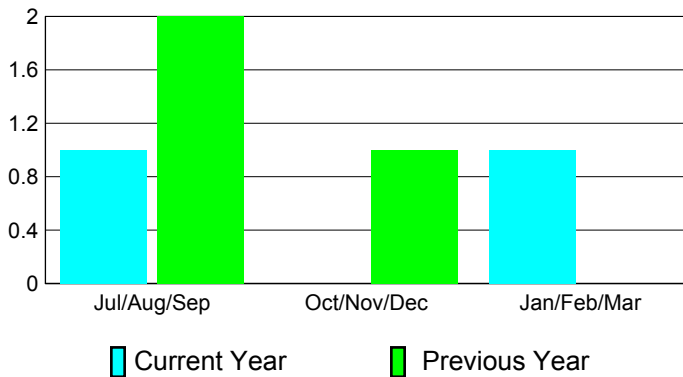

2010-2011 GMT Reports for District (or Undistricted) **District D 5**

GMT: **Joel R. Gómez Franco**

Location: **NICARAGUA**

GMT CA: **3**

CLUBS

Club Results
2010-2011

Clubs
2009-2010

Month	New Club Goal	Actual New Clubs	Actual Dropped Clubs	Gain/Loss of Clubs	Gain/Loss of Clubs
Jul/Aug/Sep	4	1	0	1	2
Oct/Nov/Dec	4	0	0	0	1
Jan/Feb/Mar	3	1	0	1	0
Totals	11	2	0	2	3

Club Results 2010-2011

Goal, New, Dropped, Gain/Loss

Comparison of Club Gain/Loss

Current Year Compared to the Previous Year

YTD Status Quo Clubs 2010-2011

Status Quo Clubs Compared to Status Quo Members

MEMBERSHIP